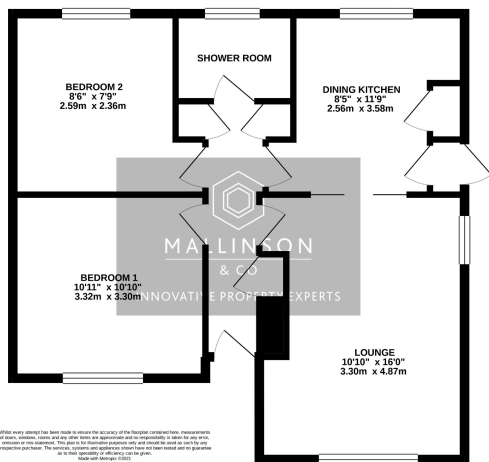

MALLINSON  
& CO

INNOVATIVE PROPERTY EXPERTS

4, Minster Way, Barnsley

Offers Over £155,000

🛏️ 2 🚿 1 🚗 1

{{ShortDescription}}

**INNOVATIVE  
 PROPERTY  
 EXPERTS**